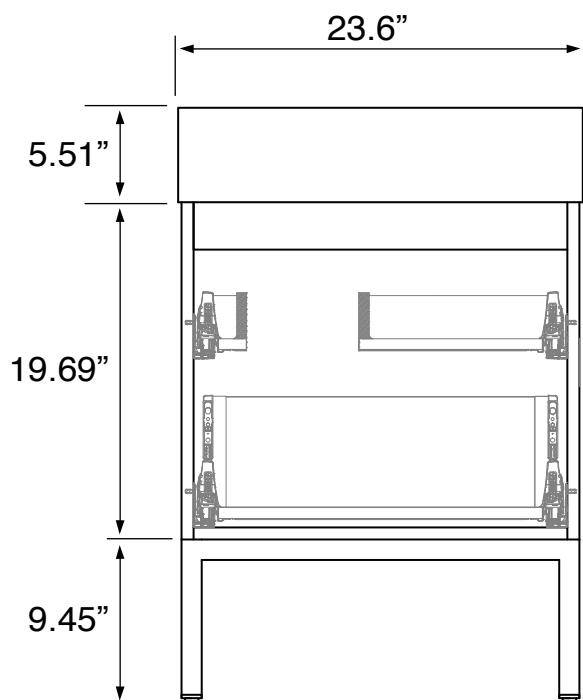

## Installation

- Floor standing installation.

## Configurations

- Single hole.
- No hole (special order). Three
- hole (special order).

## Technical Information

Bowl type:	Single
Installation:	Floor standing
Bowl dimensions:	Depth: 3.54"
	Width: 12.2"
	Length: 13.39"
Drain hole:	1.75"
Faucet hole:	1.38"
Hole configurations:	0, 1, 3
Weight:	140 lbs