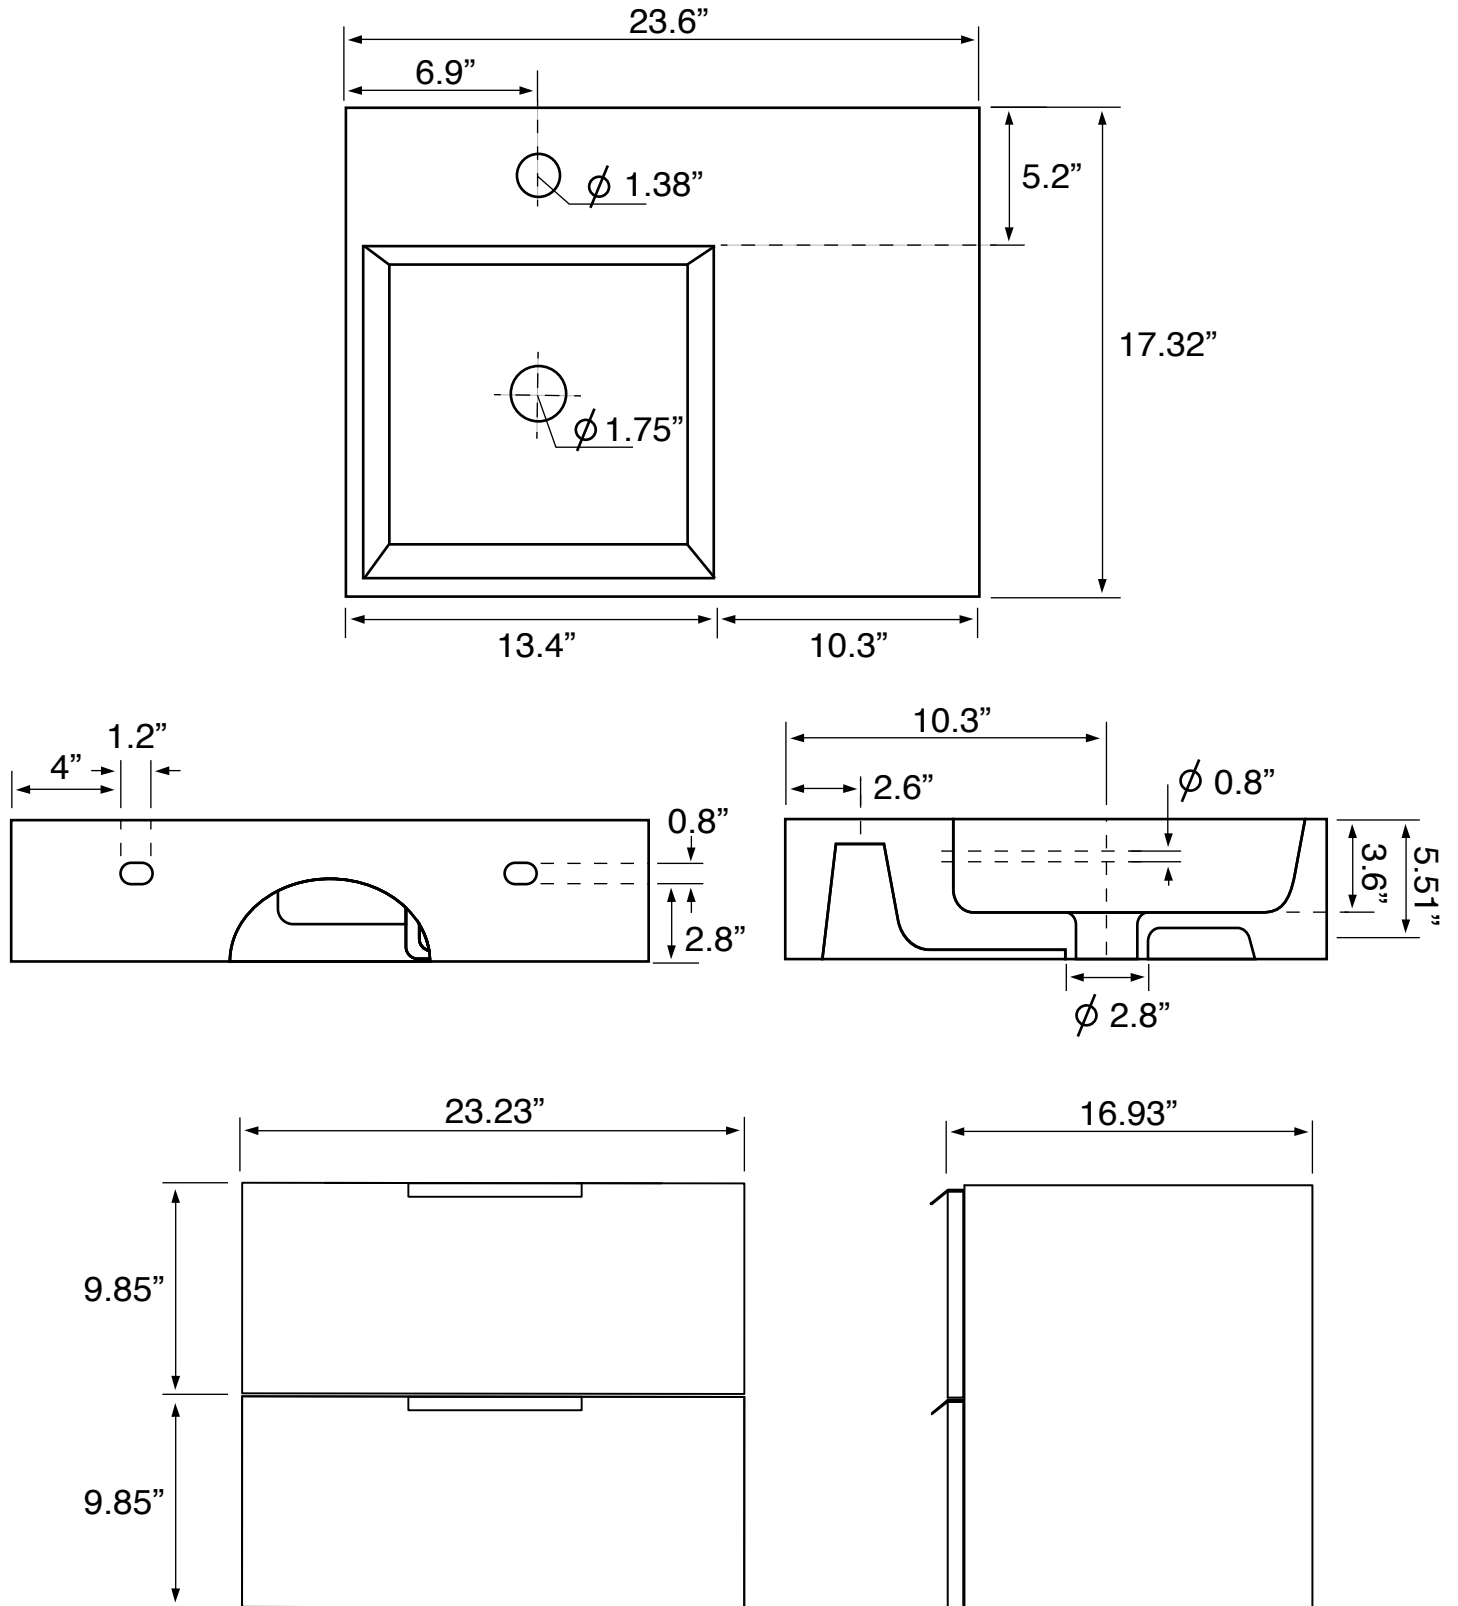

## Configurations

- Single hole.
- No hole (special order). Three
- hole (special order).

## Technical Information

Bowl type:	Single
Installation:	Floor standing
Bowl dimensions:	Depth: 3.54"
	Width: 12.2"
	Length: 13.39"
Drain hole:	1.75"
Faucet hole:	1.38"
Hole configurations:	0, 1, 3
Weight:	140 lbs