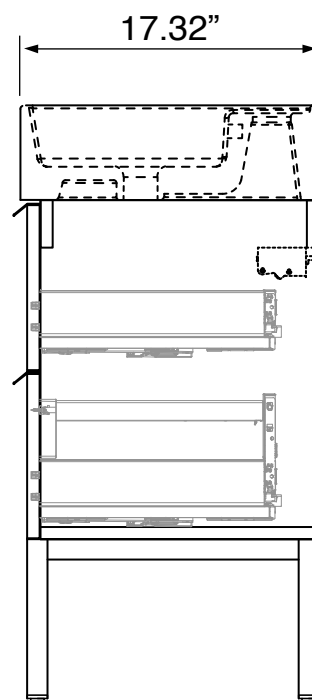

## Installation

- Floor standing installation.

## Configurations

- Single hole.
- No hole (special order). Three
- hole (special order).

## Technical Information

Bowl type:	Single
Installation:	Floor standing
Bowl dimensions:	Depth: 3.54"
	Width: 12.2"
	Length: 13.39"
Drain hole:	1.75"
Faucet hole:	1.38"
Hole configurations:	0, 1, 3
Weight:	140 lbs